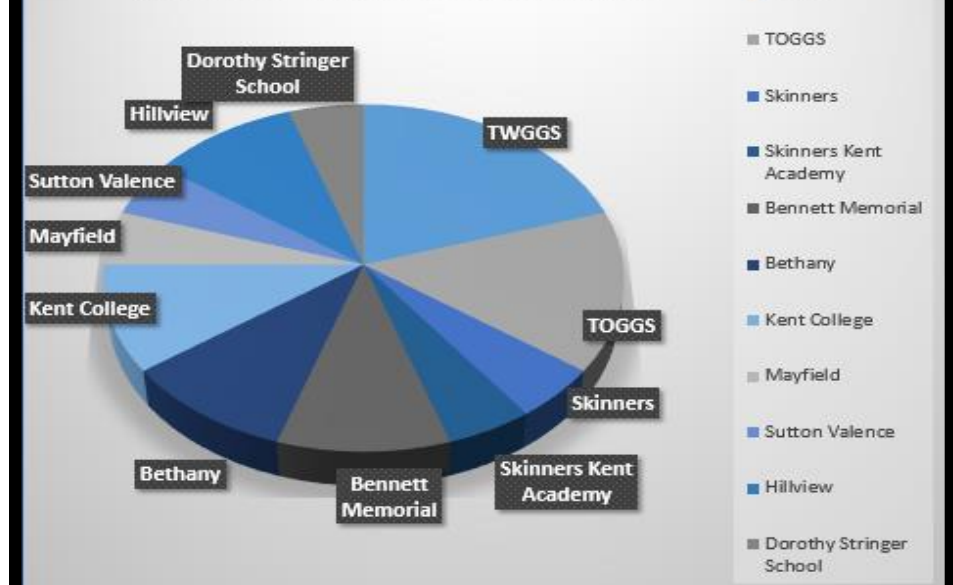

2018 Leavers

2018 Mead School Kent Test Results

2018 Year 6 Leavers' Destinations

2018 Overall Examination Successes

- Exam successes
- Future school destinations
- Scholarships

Scholarships

- Academic Scholarship to Bethany
- Academic & Art Scholarships to Bethany
- Academic Scholarship to Mayfield
- Drama Scholarship to Mayfield
- Drama Exhibition to Sutton Valence