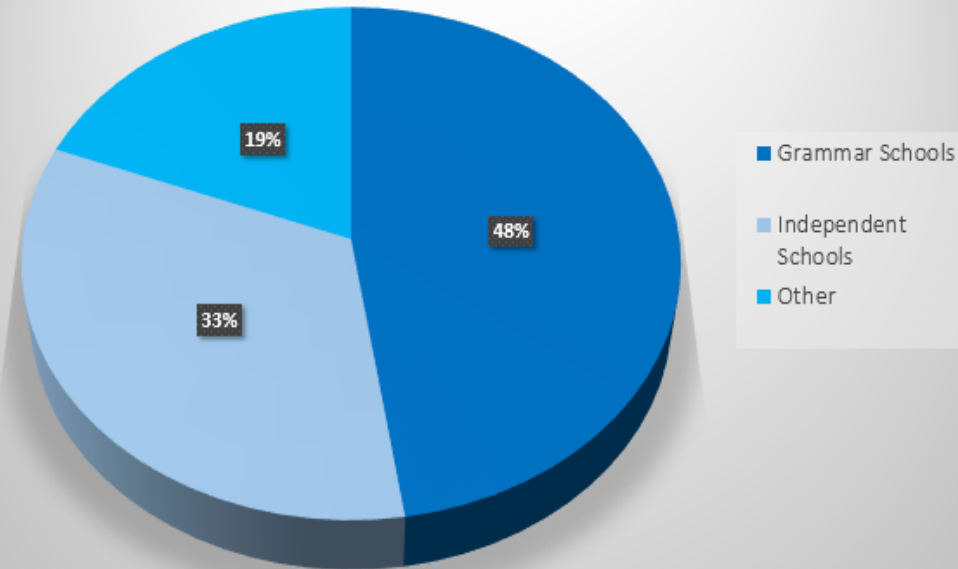

2018 Leavers

2018 Mead School Kent Test Results

2018 Year 6 Leavers' Destinations

2018 Overall Examination Successes

- Exam successes
- Future school destinations
- Scholarships

Scholarships

- Academic Scholarship to Bethany
- Academic & Art Scholarships to Bethany
- Academic Scholarship to Mayfield
- Drama Scholarship to Mayfield
- Drama Exhibition to Sutton Valence