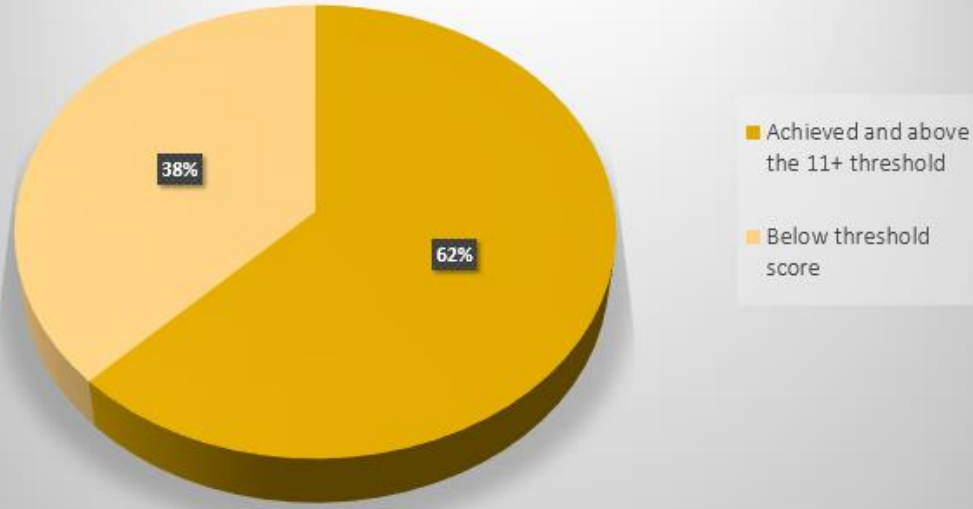

2018 Leavers

2018 Mead School Kent Test Results

2018 Year 6 Leavers' Destinations

2018 Overall Examination Successes

- Exam successes
- Future school destinations
- Scholarships

Scholarships

- Academic Scholarship to Bethany
- Academic & Art Scholarships to Bethany
- Academic Scholarship to Mayfield
- Drama Scholarship to Mayfield
- Drama Exhibition to Sutton Valence